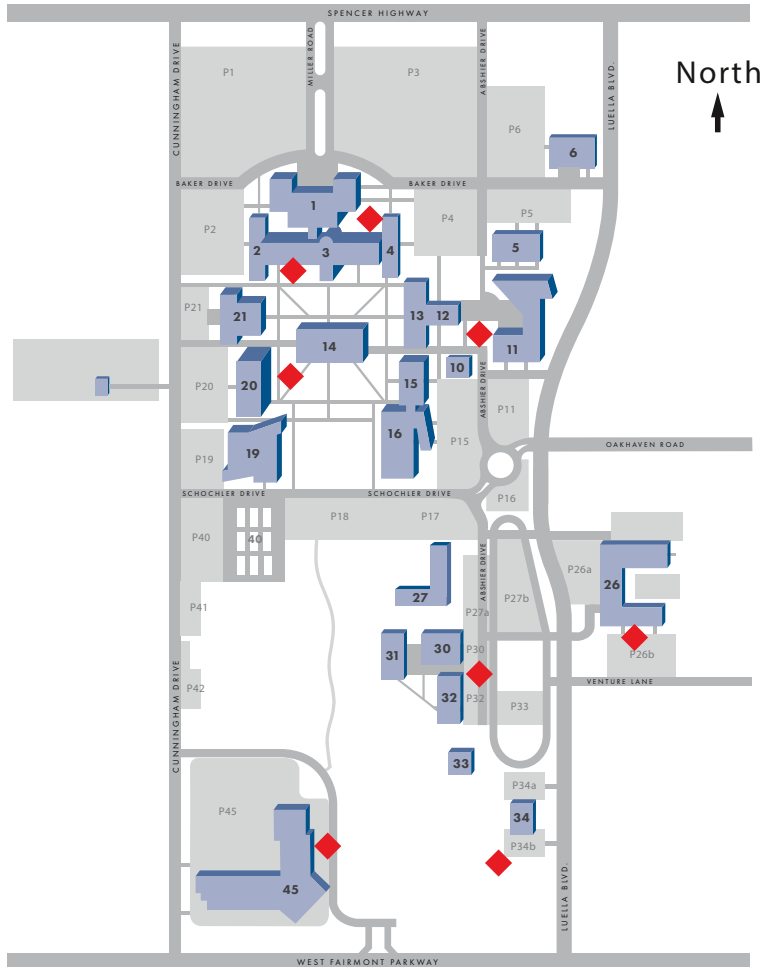

CENTRAL CAMPUS

- C1 Interactive Learning Center
- C2 West Classroom Building
- C3 Administration Building
- C4 East Classroom Building
- C5 Monte Blue Music Building
- C6 Education Center-Lab School
- C10 Central Plant
- C11 Health Science Building
- C12 Slocomb Auditorium
- C13 Fine Arts Center
- C14 Student Center/Bookstore
- C15 Davison Building
- C16 Anderson-Ball Classroom Building
- C19 Science Building
- C20 Frels Building
- C21 Library
- C26 Automotive and Career Center
- C27 Welcome Center
- C30 Facilities Services/Storage
- C31 Technical Education Building
- C32 Welding Building
- C33 Facilities Services/Grounds
- C34 General Service Building/Deliveries/Police
- C40 Tennis Courts
- C45 LyondellBasell Center for Petrochemical, Energy, & Technology

 **Smoking Shelters**

8060 Spencer Hwy. | Pasadena, Texas 77505
281-998-6150

Updated 12/1/2023