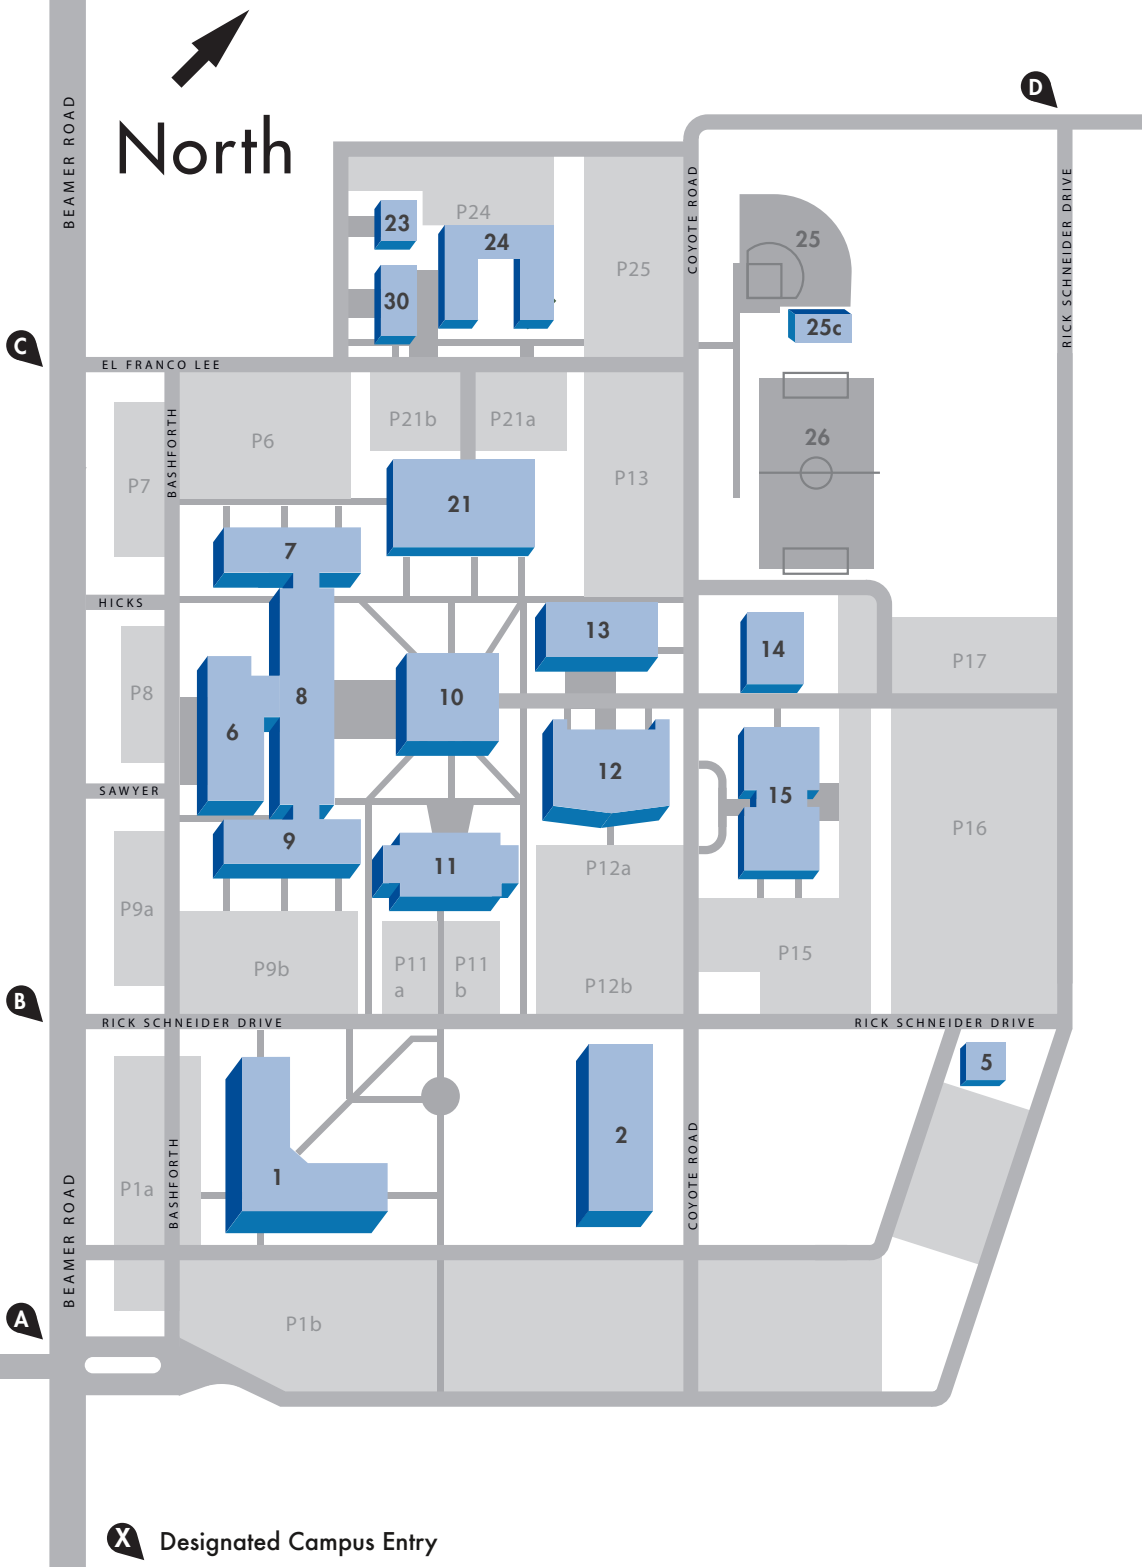

SOUTH CAMPUS

- S-1 Science and Allied Health
- S-2 Engineering and Technology Center
- S-5 Central Plant
- S-6 Welcome Center
- S-7 Academic Wing-North
- S-8 Academic Hall
- S-9 Academic Wing-South
- S-10 Library
- S-11 Student Center/Bookstore/Police
- S-12 Interactive Learning Center
- S-13 Jones Building
- S-14 HVAC Technology
- S-15 Fine Arts Center
- S-21 Gymnasium
- S-23 Central Plant
- S-24 Cosmetology Center
- S-25 Softball Field
- S-25c Softball Training Facility
- S-26 Soccer Field
- S-30 General Services Building/Deliveries

13735 Beamer Rd.
Houston, Texas 77089
281-998-6150

An Equal Opportunity Institution

Updated 9/9/2021

X Designated Campus Entry